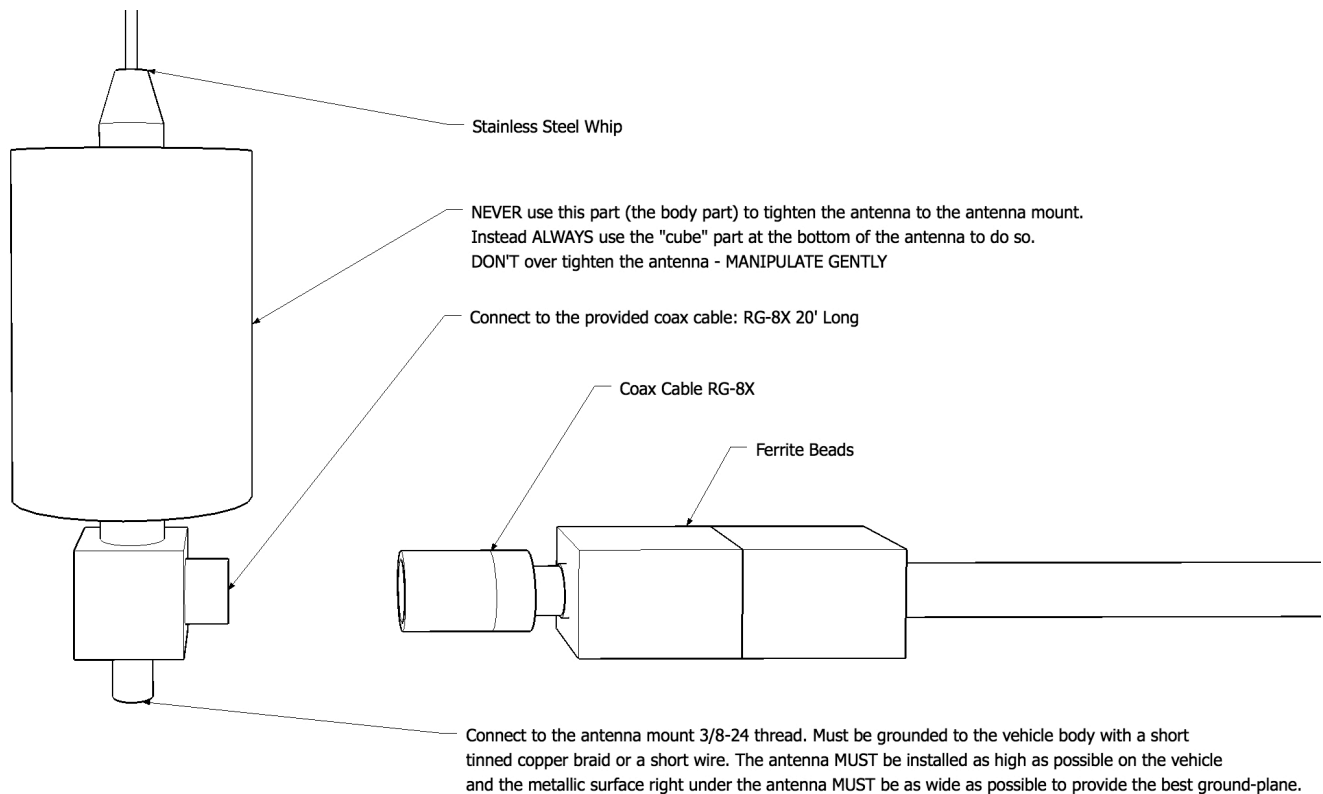

USER GUIDE CHAMELEON V4 Multiband HF/VHF/UHF Ultra-Stealth Vehicular Antenna™

Covers 20MHz to 512MHz

-----PATENT PENDING-----

CHAMELEON V4 HF/VHF/UHF ANTENNA	
ELECTRICAL SPECIFICATIONS	
Frequency:	20MHz to 512MHz
Power:	250 W SSB
RF Connection:	PL-259
Input Impedance:	50 Ω
VSWR:	2.5:1 or better
Pattern:	Omni directional
Polarization:	Linear vertical
Height:	56"
Weight:	2 lbs.
Mounting Configuration:	3/8-24 Thread Mount + 20' Coax Cable RG8X

Drawing not to scale

All Right Reserved